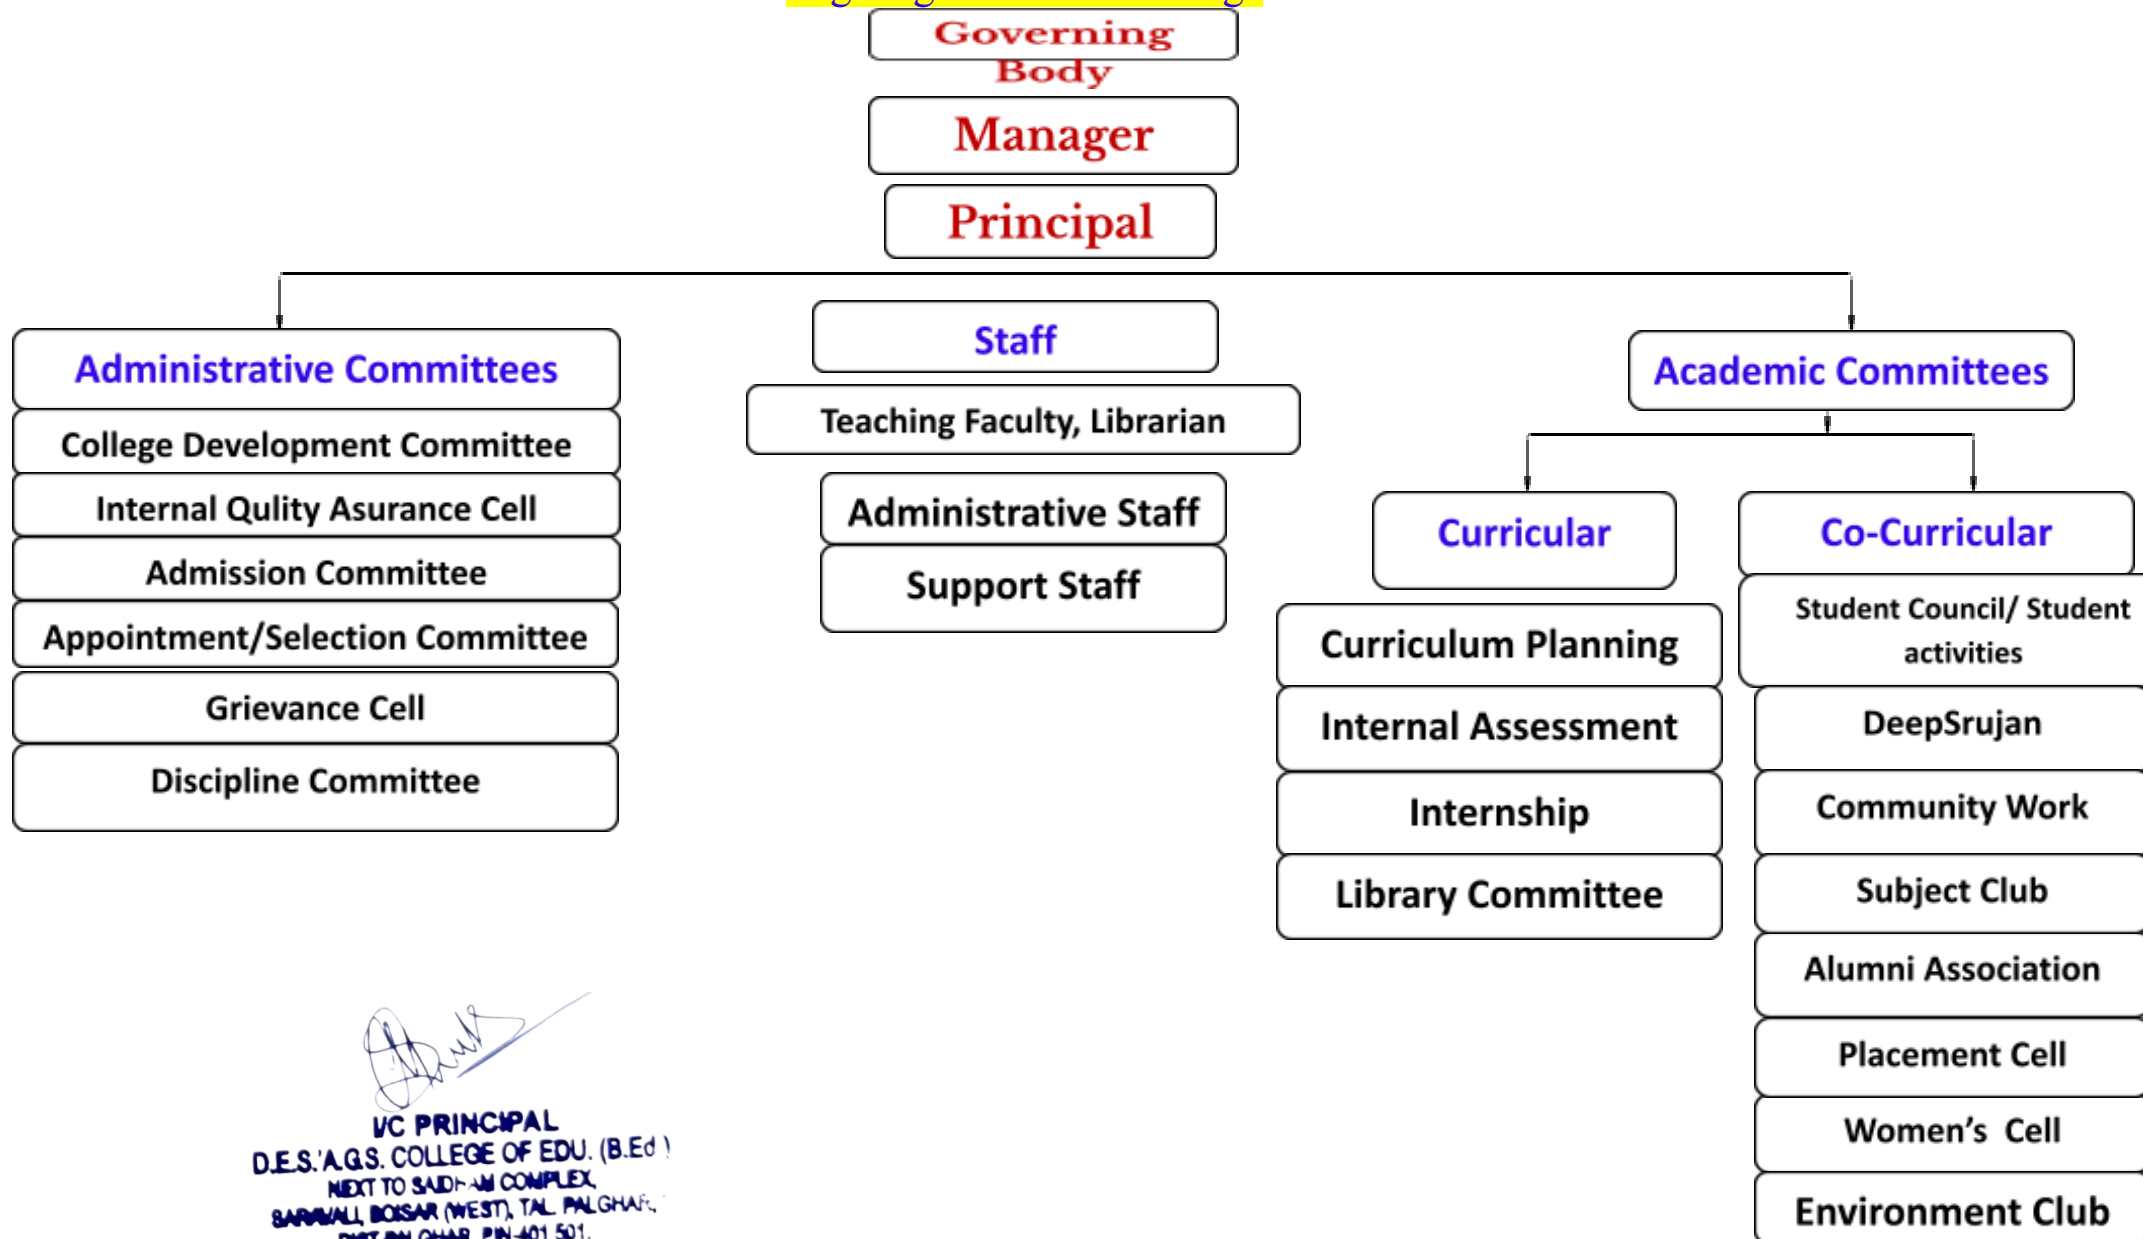

Deep Education Society's
A.G.S College of Education(B.Ed.), Boisar
Organogram Of the College

VC PRINCIPAL
D.E.S.'A.G.S. COLLEGE OF EDU. (B.Ed.)
NEXT TO SAID-ULI COMPLEX,
SARIBALI, BOISAR (WEST), TAL. PALGHAR,
DIST-PALGHAR, PIN-401 501.